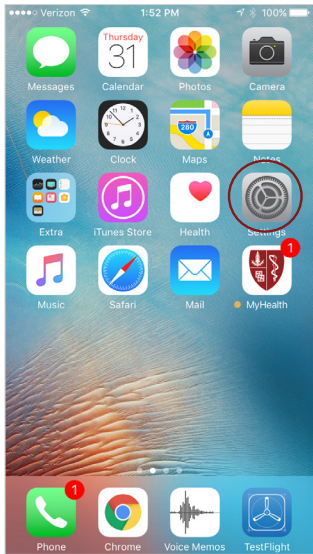

Turning Bluetooth On/Off (iOS)

1 Go to your iPhone's Settings

2 Tap Bluetooth

3 Decide to turn Bluetooth on or off