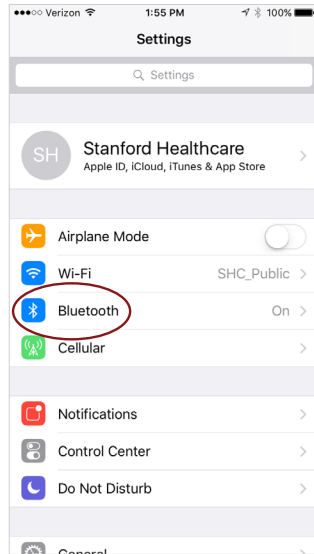

Turning Bluetooth On/Off (iOS)

1 Go to your iPhone's Settings

2 Tap Bluetooth

3 Decide to turn Bluetooth on or off